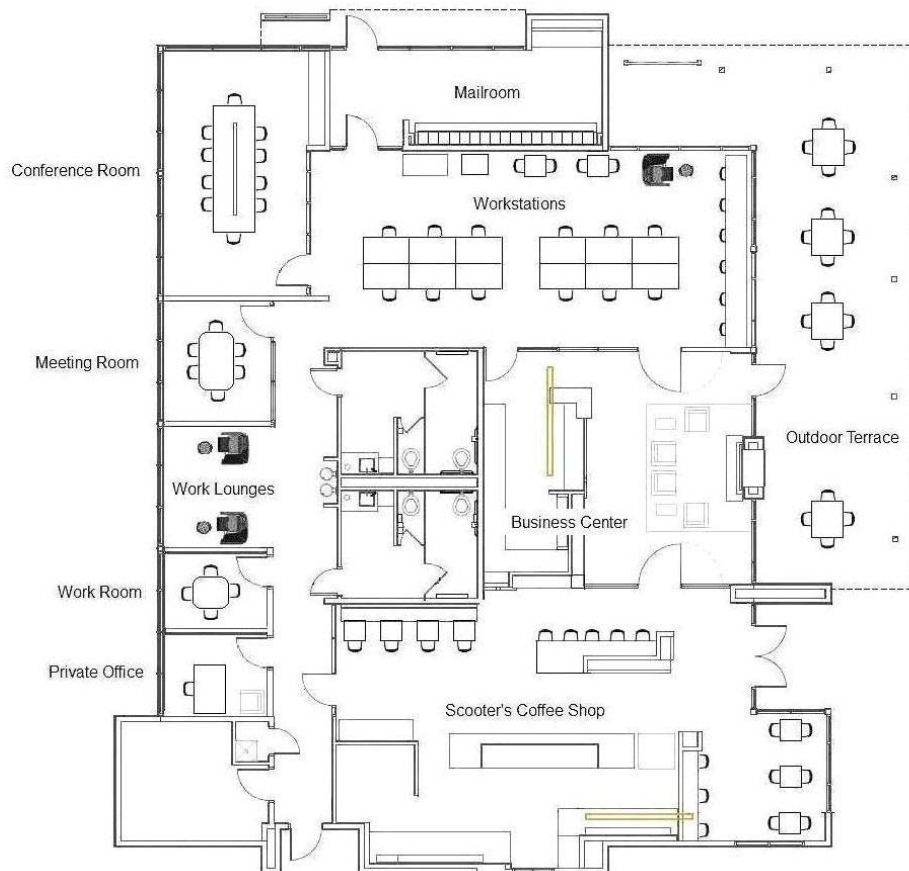

10650 Roe Avenue | Overland Park, KS 66207 | (913) 831-8490

Ecafé combines a state-of-the-art cowork center with a vibrant coffee shop to create the ultimate workplace. Fully equipped meeting rooms, high speed internet, mailboxes, personal lockers, postal services and more. We offer a free day pass for first time visitors. Call or stop by today to learn more!